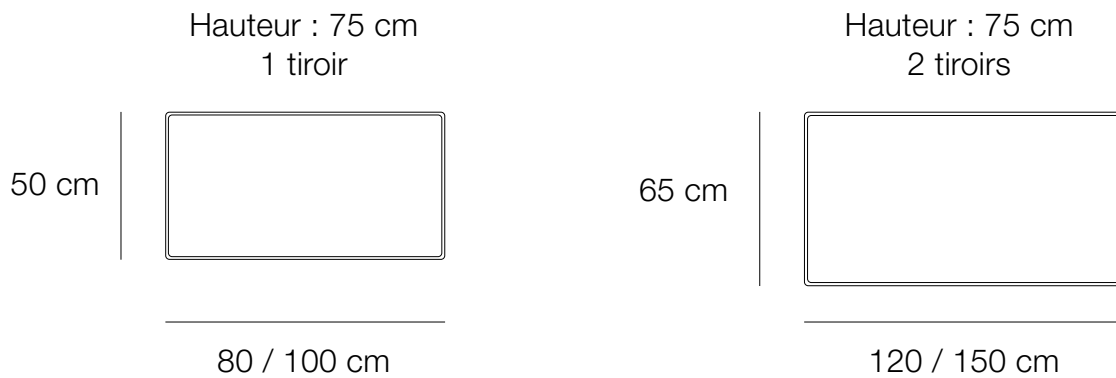

BUREAUX LISERÉ

Design : Julie Gaillard

dasras
HABITAT.

COMPOSITION

Disponible en chêne et noyer us

Piètement du dessus, piètements, traverses, façades de tiroirs en bois massif

Côtés et supports des tiroirs en bois massif, fond des tiroirs en multiplis.

Coulisses métalliques push lash

DIMENSIONS

A photograph of a dark wood desk with a single drawer pulled out. On the desk, there is an open notebook with cream-colored pages, a green pencil, an orange pencil, and a wooden pencil holder. A light green pencil case is also visible. The desk is set against a wall decorated with colorful triangular bunting. A wooden chair with a yellow seat is partially visible in the foreground.