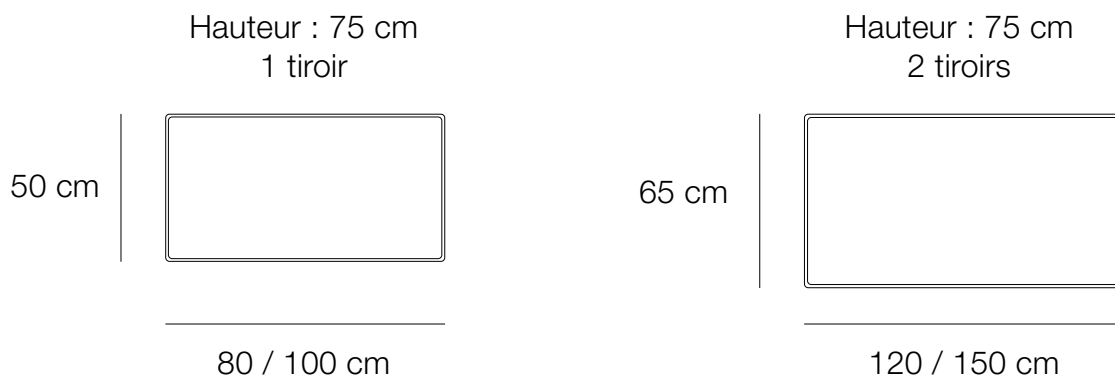

Design : Guillaume Delvigne

dasras
HABITAT.

COMPOSITION

Disponible en chêne et noyer us

Piètement et poutre centrale en bois massif

Plateau en placage 9/10° avec alèses massives.

DIMENSIONS

Hauteur : 75 cm

DIMENSIONS

A photograph of a dark wood desk with a single drawer pulled out. On the desk, there is an open notebook with cream-colored pages, a green pencil, an orange pencil, and a black pencil. A wooden pencil holder and a light green rectangular box are also on the desk. The desk has a simple, modern design with four legs. In the foreground, the back of a wooden chair with a yellow seat is visible. The background shows a white wall with colorful triangular bunting flags.