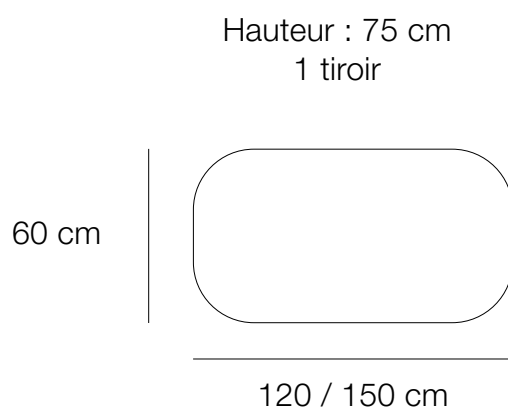

COMPOSITION

Disponible en chêne et noyer us.

Piètement, ceinture et façade de tiroir en bois massif.

Côtés et supports des tiroirs en bois divers massif, fond des tiroirs en multiplis.

Plateau en bois massif 3 plis

DIMENSIONS